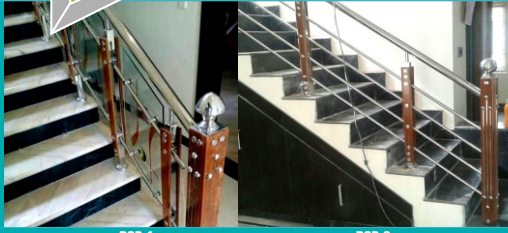

Prop. Shrawan Kumar

DEVSS Railing

(An ISO-9001 : 2015 Certified Company)

Web : www.devssrailing.com

E-mail : devssrailing@gmail.com

WhatsApp : 9845289541 / 9741772841