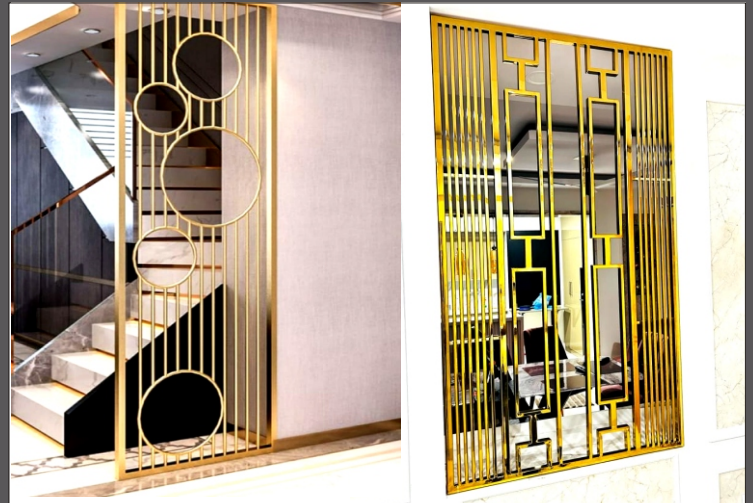

DSR 79

DSR 80