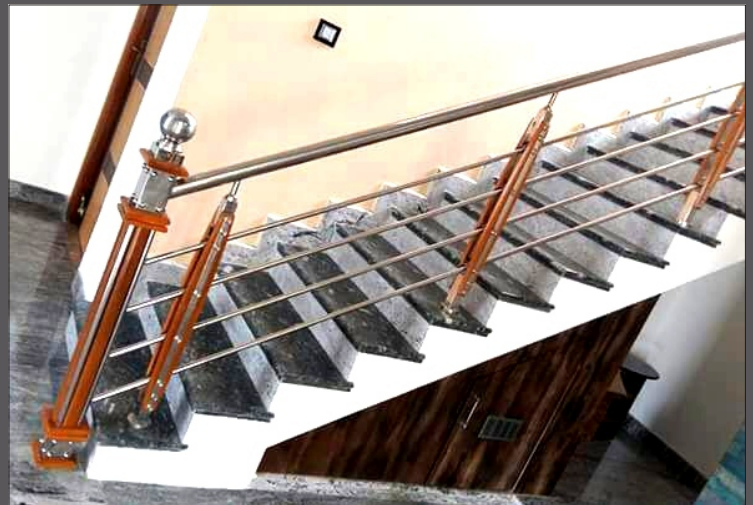

DEV SS RAILING STRONGLY RECOMMENDS USING ONLY TOUGHENED / LAMINATED GLASS

**SS WITH WOOD RAILING**

DSR 31

DSR 32

DSR 33

DSR 34

DSR 35

DSR 36