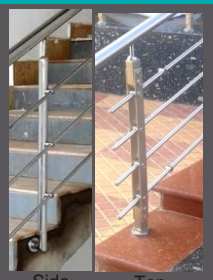

09 10 11 12 13 14 15 16 17 18 19 20 21 22 23 24

Wood Colors

Side Mounting Top Mounting